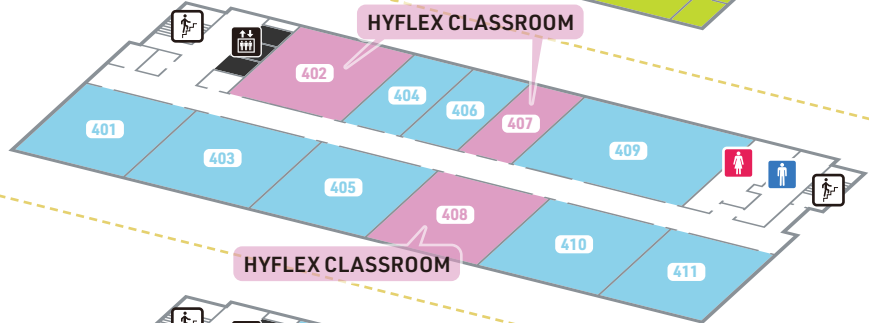

■ CLASSROOMS
 ■ SPECIAL PURPOSE CLASSROOMS
 ■ COMMON AREAS
 ■ FACILITIES & OFFICES

6F

5F

4F

3F

2F

1F

■ CLASSROOMS ■ SPECIAL PURPOSE CLASSROOMS ■ COMMON AREAS ■ FACILITIES & OFFICES

ACCESS TO • HUMAN RESOURCES OFFICE • STUDENT ACTIVITY STUDIO • SANCHA OFFICE • OWL CENTER FROM CAMPUS AND SANGEN-JAYA STATION

2F

2F
1F: 7-Eleven

1F

OWL CENTER FLOOR GUIDE

2F

1F

B1F

ACCESS TO CLASSROOMS & LOUNGES AT THE SHOWA WOMEN'S UNIVERSITY SIDE OF THE CAMPUS BUILDING

< shown in blue lines >
Showa Women's University
side of the campus building

< shown in yellow spaces >
space shared to TUJ students