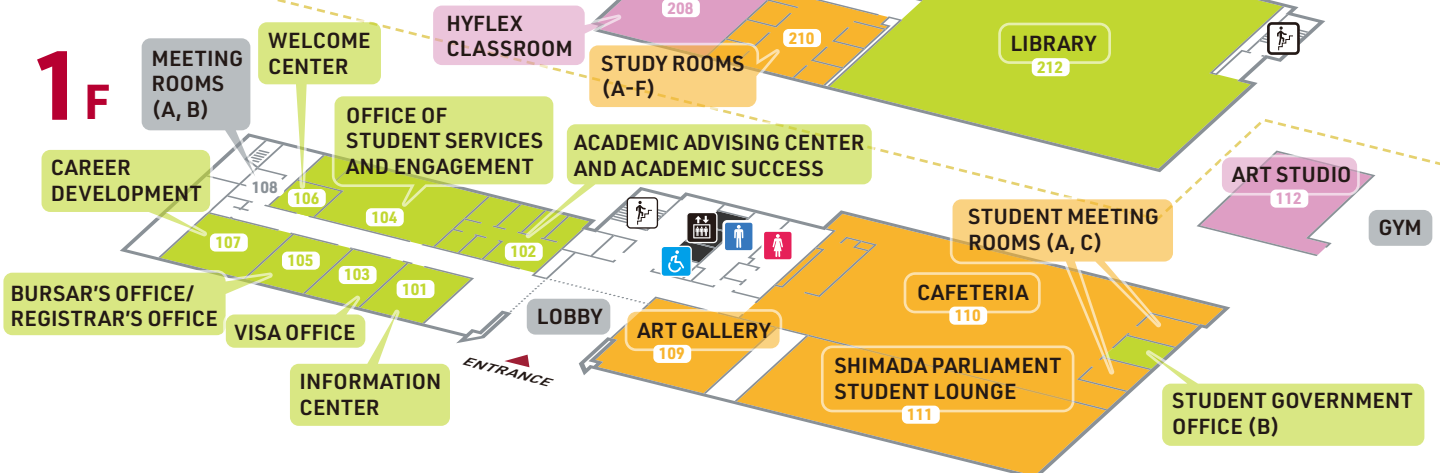

■ CLASSROOMS
 ■ SPECIAL PURPOSE CLASSROOMS
 ■ COMMON AREAS
 ■ FACILITIES & OFFICES

6F

5F

4F

3F

2F

1F

■ CLASSROOMS ■ SPECIAL PURPOSE CLASSROOMS ■ COMMON AREAS ■ FACILITIES & OFFICES

ACCESS TO • HUMAN RESOURCES OFFICE • STUDENT ACTIVITY STUDIO • SANCHA OFFICE • OWL CENTER FROM CAMPUS AND SANGEN-JAYA STATION

2F

2F
1F: 7-Eleven

1F

OWL CENTER FLOOR GUIDE

2F

1F

B1F

ACCESS TO CLASSROOMS & LOUNGES AT THE SHOWA WOMEN'S UNIVERSITY SIDE OF THE CAMPUS BUILDING

< shown in blue lines >
Showa Women's University
side of the campus building

< shown in yellow spaces >
space shared to TUJ students