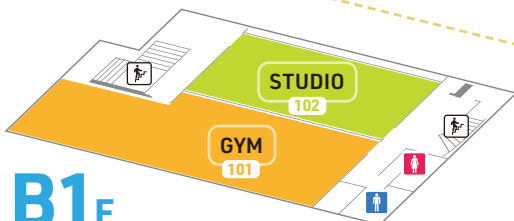

ACCESS TO • HUMAN RESOURCES OFFICE • STUDENT ACTIVITY STUDIO • SANCHA OFFICE • OWL CENTER FROM CAMPUS AND SANGEN-JAYA STATION

2F

2F
1F: 7-Eleven

1F

OWL CENTER FLOOR GUIDE

2F

1F

B1F

ACCESS TO CLASSROOMS & LOUNGES AT THE SHOWA WOMEN'S UNIVERSITY SIDE OF THE CAMPUS BUILDING

< shown in blue lines >
Showa Women's University
side of the campus building

< shown in yellow spaces >
space shared to TUJ students