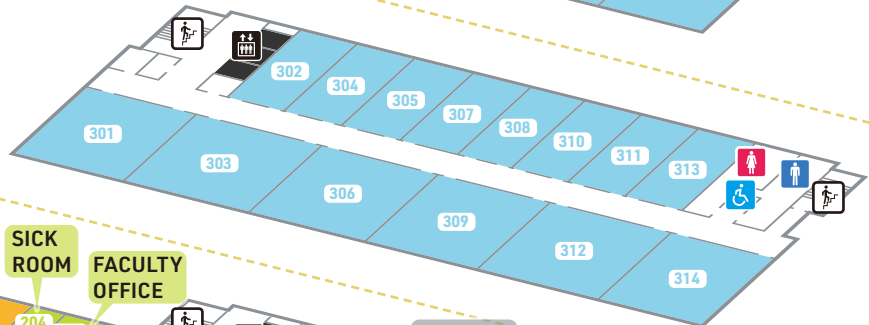

■ CLASSROOMS
 ■ SPECIAL PURPOSE CLASSROOMS
 ■ COMMON AREAS
 ■ FACILITIES & OFFICES

6F

5F

4F

3F

2F

1F

■ CLASSROOMS ■ SPECIAL PURPOSE CLASSROOMS ■ COMMON AREAS ■ FACILITIES & OFFICES

ACCESS TO • HUMAN RESOURCES OFFICE • STUDENT ACTIVITY STUDIO • SANCHA OFFICE • OWL CENTER FROM CAMPUS AND SANGEN-JAYA STATION

2F

2F
1F: 7-Eleven

1F

OWL CENTER FLOOR GUIDE

2F

1F

B1F

ACCESS TO CLASSROOMS & LOUNGES AT THE SHOWA WOMEN'S UNIVERSITY SIDE OF THE CAMPUS BUILDING

< shown in blue lines >
Showa Women's University
side of the campus building

< shown in yellow spaces >
space shared to TUJ students