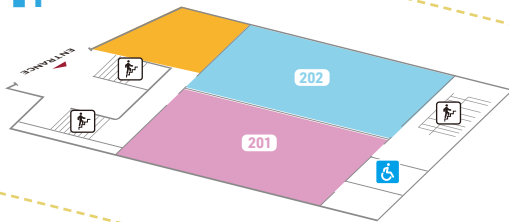

ACCESS TO • HUMAN RESOURCES OFFICE • STUDENT ACTIVITY STUDIO • SANCHA OFFICE • OWL CENTER FROM CAMPUS AND SANGEN-JAYA STATION

2F

2F
1F: 7-Eleven

1F

OWL CENTER FLOOR GUIDE

2F

1F

B1F

ACCESS TO CLASSROOMS & LOUNGES AT THE SHOWA WOMEN'S UNIVERSITY SIDE OF THE CAMPUS BUILDING

< shown in blue lines >
Showa Women's University
side of the campus building

< shown in yellow spaces >
space shared to TUJ students