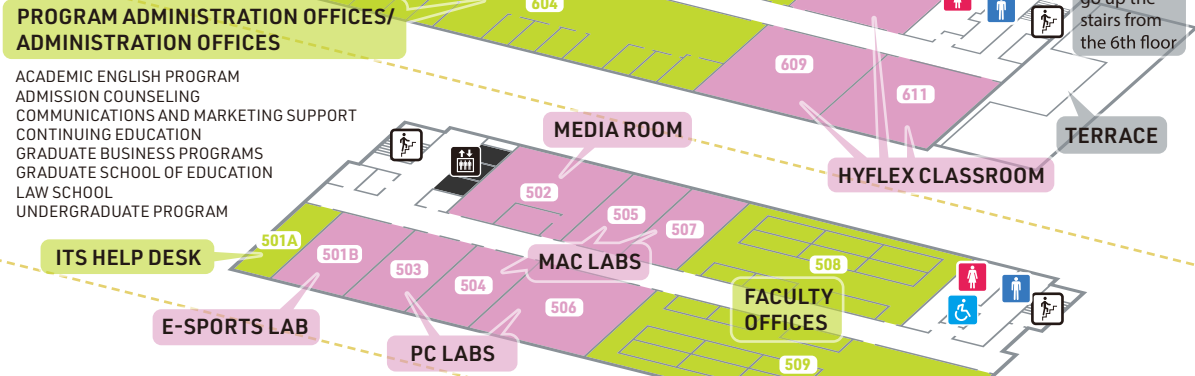

■ CLASSROOMS
 ■ SPECIAL PURPOSE CLASSROOMS
 ■ COMMON AREAS
 ■ FACILITIES & OFFICES

6F

5F

4F

3F

2F

1F

■ CLASSROOMS ■ SPECIAL PURPOSE CLASSROOMS ■ COMMON AREAS ■ FACILITIES & OFFICES

ACCESS TO • HUMAN RESOURCES OFFICE • STUDENT ACTIVITY STUDIO • SANCHA OFFICE • OWL CENTER FROM CAMPUS AND SANGEN-JAYA STATION

2F

2F
1F: 7-Eleven

1F

OWL CENTER FLOOR GUIDE

2F

1F

B1F

ACCESS TO CLASSROOMS & LOUNGES AT THE SHOWA WOMEN'S UNIVERSITY SIDE OF THE CAMPUS BUILDING

< shown in blue lines >
Showa Women's University
side of the campus building

< shown in yellow spaces >
space shared to TUJ students