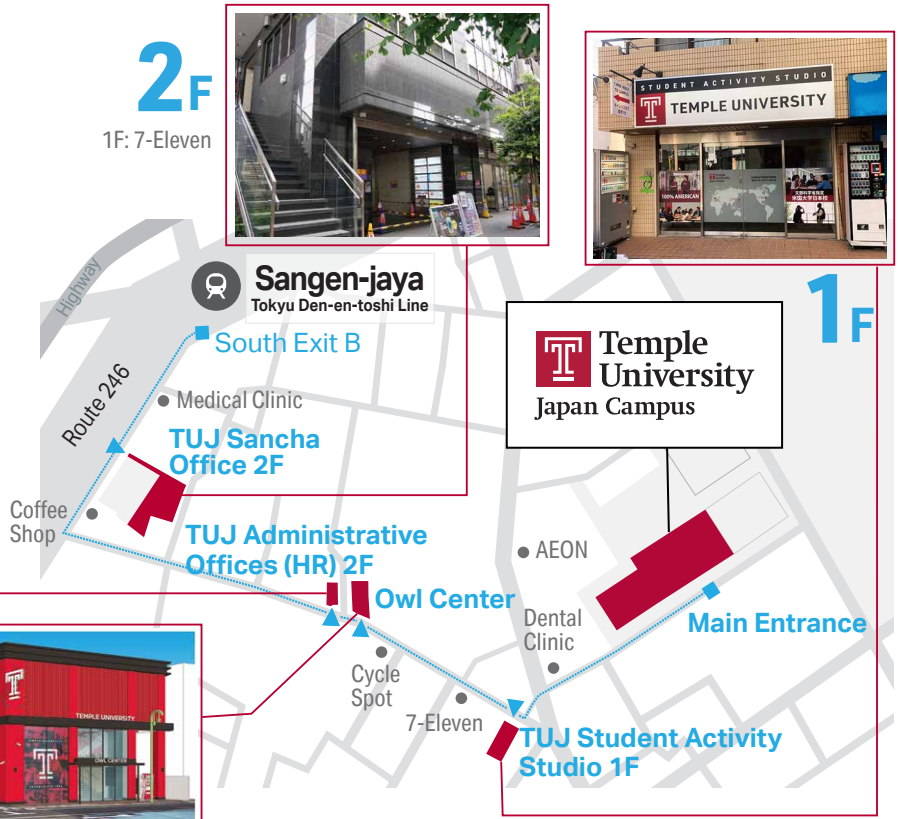

ACCESS TO • HUMAN RESOURCES OFFICE • STUDENT ACTIVITY STUDIO • SANCHA OFFICE • OWL CENTER FROM CAMPUS AND SANGEN-JAYA STATION

2F

2F
1F: 7-Eleven

1F

OWL CENTER FLOOR GUIDE

2F

1F

B1F

ACCESS TO CLASSROOMS & LOUNGES AT THE SHOWA WOMEN'S UNIVERSITY SIDE OF THE CAMPUS BUILDING

< shown in blue lines >
Showa Women's University
side of the campus building

< shown in yellow spaces >
space shared to TUJ students