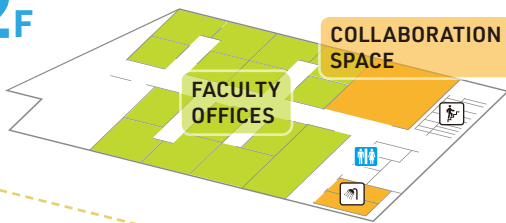

ACCESS TO • HUMAN RESOURCES OFFICE • STUDENT ACTIVITY STUDIO • SANCHA OFFICE • OWL CENTER FROM CAMPUS AND SANGEN-JAYA STATION

2F

2F
1F: 7-Eleven

1F

OWL CENTER FLOOR GUIDE

2F

1F

B1F

ACCESS TO CLASSROOMS & LOUNGES AT THE SHOWA WOMEN'S UNIVERSITY SIDE OF THE CAMPUS BUILDING

< shown in blue lines >
Showa Women's University
side of the campus building

< shown in yellow spaces >
space shared to TUJ students