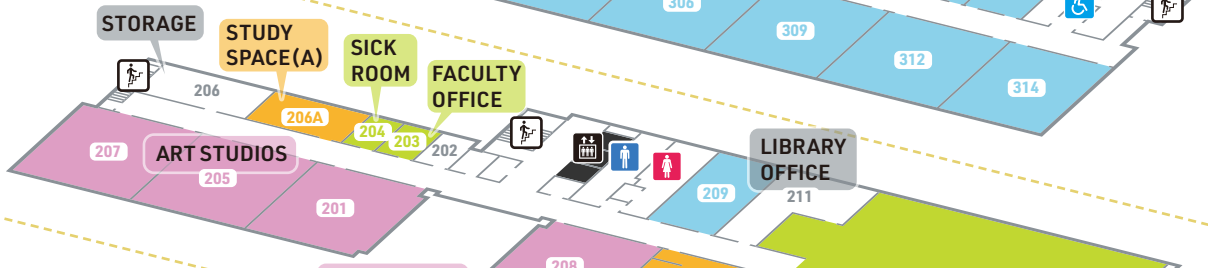

■ CLASSROOMS
■ SPECIAL PURPOSE CLASSROOMS
■ COMMON AREAS
■ FACILITIES & OFFICES

6F

5F

4F

3F

2F

1F