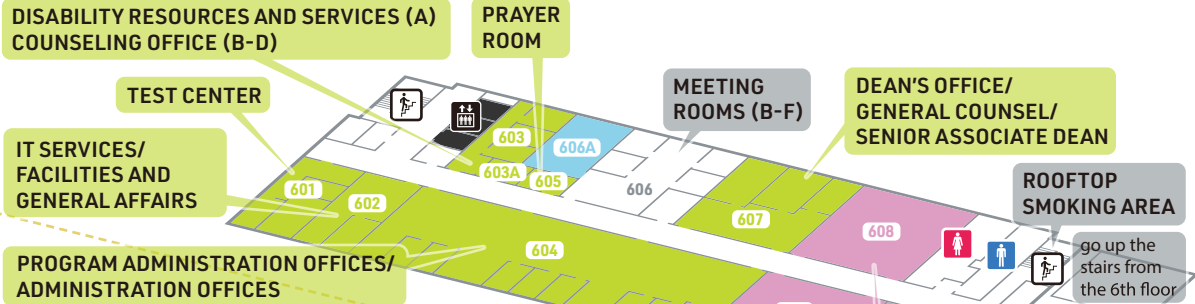

■ CLASSROOMS
 ■ SPECIAL PURPOSE CLASSROOMS
 ■ COMMON AREAS
 ■ FACILITIES & OFFICES

6F

5F

4F

3F

2F

1F

■ CLASSROOMS ■ SPECIAL PURPOSE CLASSROOMS ■ COMMON AREAS ■ FACILITIES & OFFICES

ACCESS TO • HUMAN RESOURCES OFFICE • STUDENT ACTIVITY STUDIO • SANCHA OFFICE • OWL CENTER FROM CAMPUS AND SANGEN-JAYA STATION

2F

2F
1F: 7-Eleven

1F

OWL CENTER FLOOR GUIDE

2F

1F

B1F

ACCESS TO CLASSROOMS & LOUNGES AT THE SHOWA WOMEN'S UNIVERSITY SIDE OF THE CAMPUS BUILDING

< shown in blue lines >
Showa Women's University
side of the campus building

< shown in yellow spaces >
space shared to TUJ students