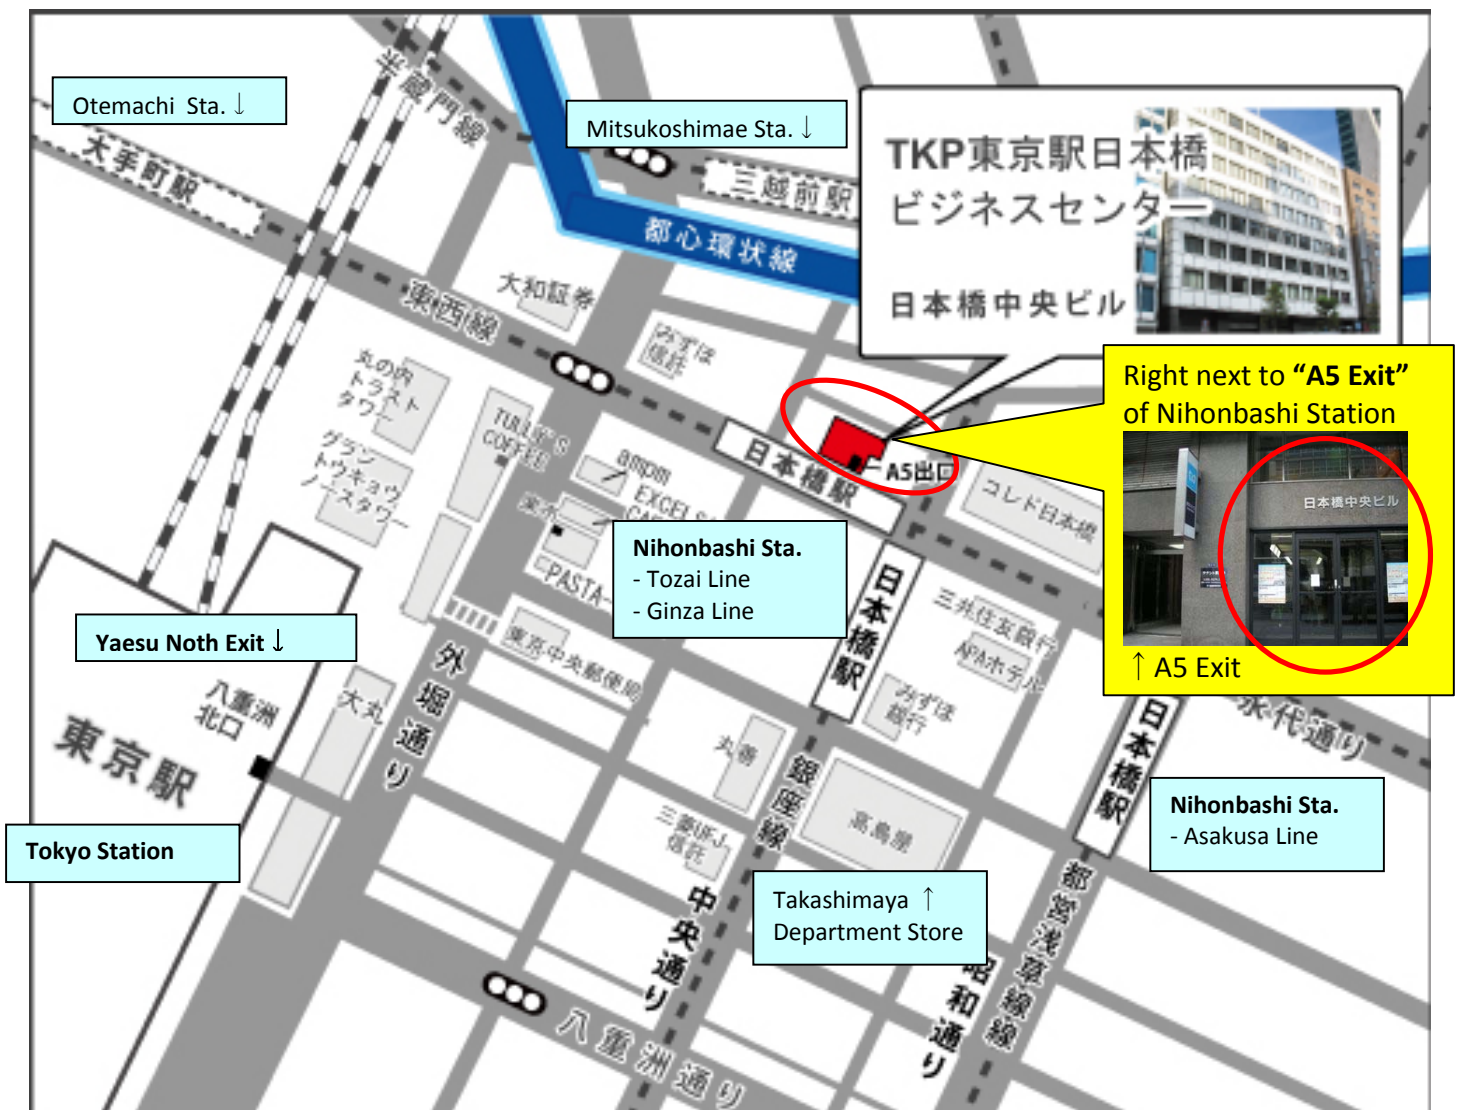

Access Map to TKP Tokyo-eki Nihonbashi Business Center in Nihonbashi Chuo Building

The seminar venue “TKP Tokyo-eki Nihonbashi Business Center “is connected with “A5 Exit” of

- Tozai Line (Nihonbashi Station)
- Ginza Line (Nihonbashi Station)
- Asakusa Line (Nihonbashi Station)

It is located within walking distance of Tokyo Station and Mitsukoshimae Station.

Venue: “Meeting Room 2C” on 2nd floor in TKP Tokyo-eki Nihonbashi Business Center

Address: Nihonbashi Chuo Building, 1-3-13 Nihonbashi, Chuo-ku, Tokyo